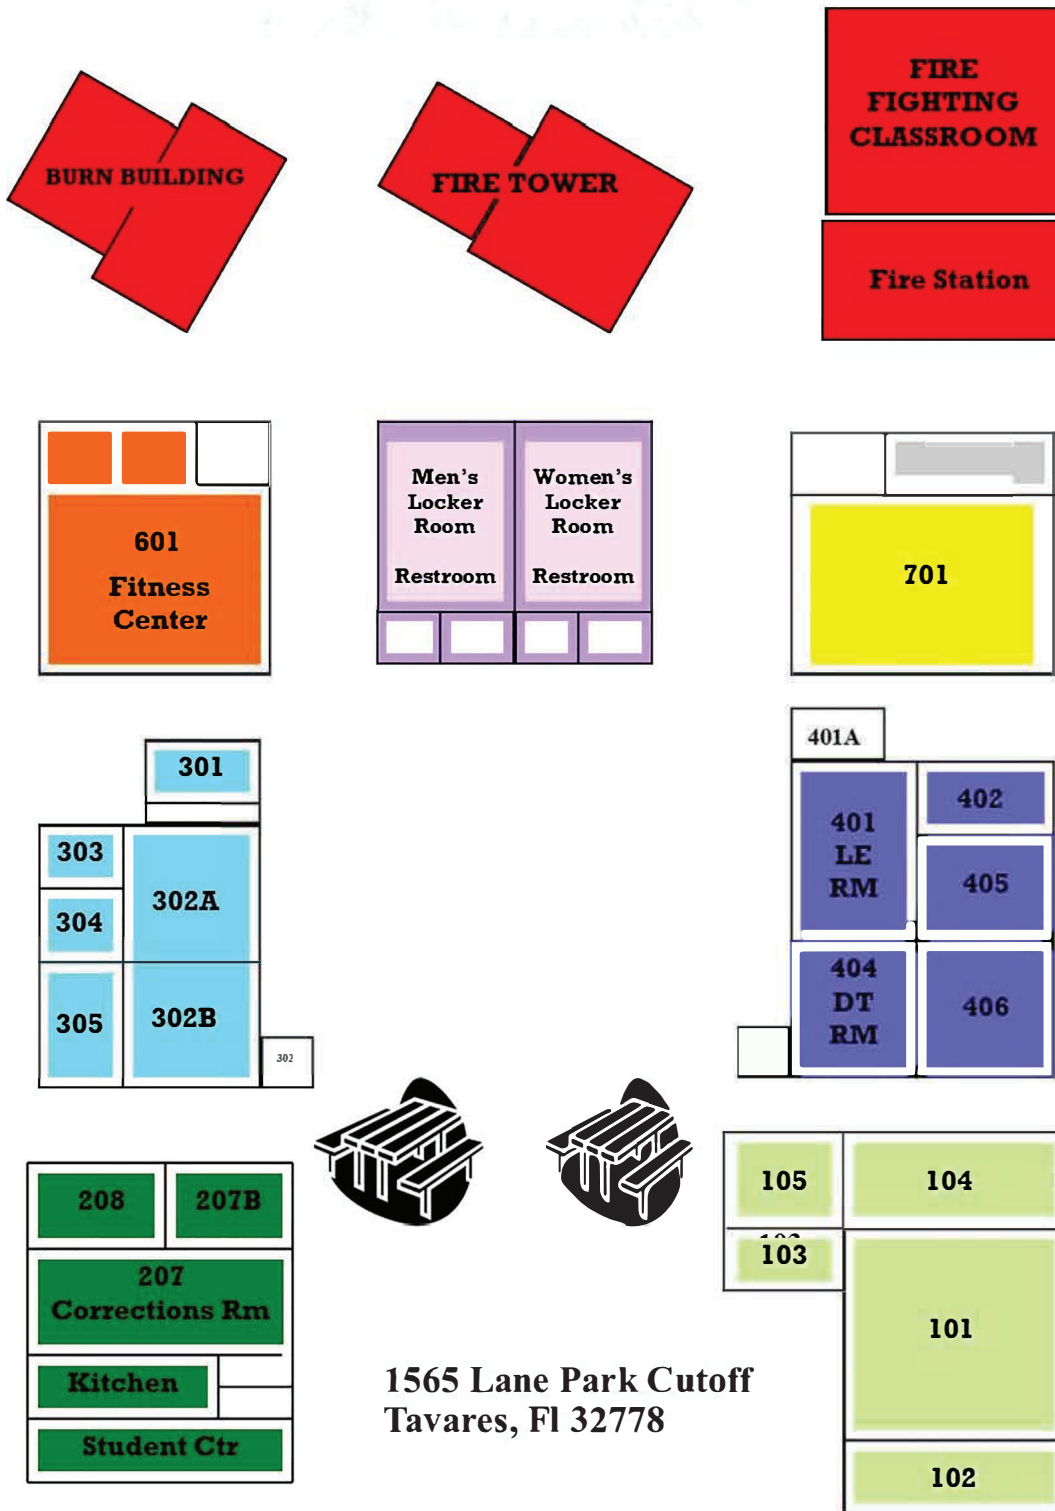

Lake Technical College Instructional Service Center - Clermont

AED Locations

Cooper Library
Building 3

1st floor circulation desk area (CML)
Next to security office in front lobby (2)

Lake Technical College

Institute of Public Safety Extension Campus - Tavares

Parking

Parking

Lake Technical College Instructional Service Center - Lake County Animal Shelter

Map of Veterinary Assisting Program